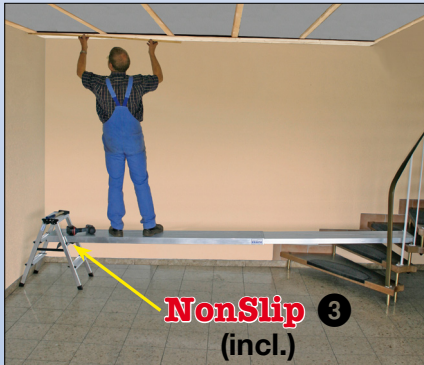

TeleBoard[®] System

Telescopic aluminium platform

- Stable, steplessly extendable aluminium telescopic platform with integrated transport safety device for different indoor and outdoor works
- Closed case profile for more stability and easy cleaning
- Available lengths: from ca. 3.00 m to 3.50 m (extended lengths)
- With the optional accessory a complete working platform can be created which can be moved with one grip due to safe interconnected parts
- Maximum reachable working height from 2.50 m to 3.00 m
- A wide stabilizer (accessories TeleSet) ensures an absolute safe foothold
- DEKRA/GS-approved / loadable up to 200 kg

Extras

BoardStand

Art.-No.	123732
	3,9 kg

TeleSet

Art.-No.	123749
	2,0 kg

Art.-No.	123701	123718
	11,4 kg	13,2 kg
	1,74 m	2,04 m
	2,98 m	3,50 m
	ca. 0,30 m	
	ca. 0,06 m	
	A (ca.)	0,50 m
	B (ca.)	2,50 m
	A (ca.)	min. 0,57 m max. 0,80 m
	B (ca.)	min. 2,57 m max. 2,80 m
	A	max. 1,00 m
	B (ca.)	3,00 m